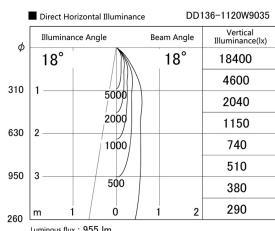

Item no. DD136-1120W9035

Series Name: Cledy versa R-G (DD136)

Installation	Recessed mount
Type	High-efficiency adjustable downlight
Fixture wattage	10.5W
Beam angle	18 deg
Color Temp.	3500K
CRI	Ra>90
Luminous	953 lm
Body	Die-cast aluminum alloy
Body finish	N/A
Trim finish	White
Reflector finish	N/A
IP Rate	IP20
Light source	COB module
Input Voltage	AC220~240V
Dimming Type	Non-Dimmable
Certificate	CE, CCC
Cut Hole	100mm