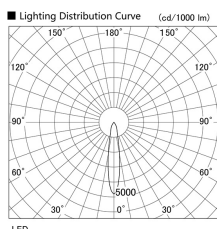

Item no. DD136-1120W9035

Series Name: Cledy versa R-G (DD136)

Installation	Recessed mount
Type	High-efficiency adjustable downlight
Fixture wattage	10.5W
Beam angle	18 deg
Color Temp.	3500K
CRI	Ra>90
Luminous	953 lm
Body	Die-cast aluminum alloy
Body finish	N/A
Trim finish	White
Reflector finish	N/A
IP Rate	IP20
Light source	COB module
Input Voltage	AC220~240V
Dimming Type	Non-Dimmable
Certificate	CE, CCC
Cut Hole	100mm