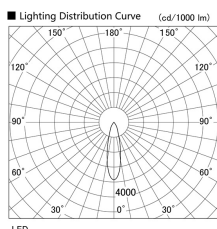

Item no. DD136-1130W9035

Series Name: Cledy versa R-G (DD136)

Installation	Recessed mount
Type	High-efficiency adjustable downlight
Fixture wattage	10.5W
Beam angle	27 deg
Color Temp.	3500K
CRI	Ra>90
Luminous	933 lm
Body	Die-cast aluminum alloy
Body finish	N/A
Trim finish	White
Reflector finish	N/A
IP Rate	IP20
Light source	COB module
Input Voltage	AC220~240V
Dimming Type	Non-Dimmable
Certificate	CE, CCC
Cut Hole	100mm