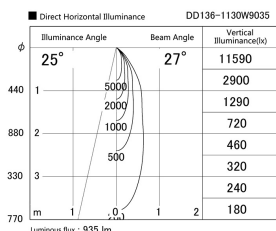

Item no. DD136-1130W9035

Series Name: Cledy versa R-G (DD136)

Installation	Recessed mount
Type	High-efficiency adjustable downlight
Fixture wattage	10.5W
Beam angle	27 deg
Color Temp.	3500K
CRI	Ra>90
Luminous	933 lm
Body	Die-cast aluminum alloy
Body finish	N/A
Trim finish	White
Reflector finish	N/A
IP Rate	IP20
Light source	COB module
Input Voltage	AC220~240V
Dimming Type	Non-Dimmable
Certificate	CE, CCC
Cut Hole	100mm