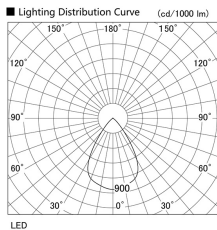

Item no. DD136-1160W9035

Series Name: Cledy versa R-G (DD136)

| | |
|------------------|---|
| Installation | Recessed mount |
| Type | High-efficiency adjustable downlight |
| Fixture wattage | 10.5W |
| Beam angle | 68 deg |
| Color Temp. | 3500K |
| CRI | Ra>90 |
| Luminous | 886 lm |
| Body | Die-cast aluminum alloy |
| Body finish | N/A |
| Trim finish | White |
| Reflector finish | N/A |
| IP Rate | IP20 |
| Light source | COB module |
| Input Voltage | AC220~240V |
| Dimming Type | Non-Dimmable |
| Certificate | CE, CCC |
| Cut Hole | 100mm |