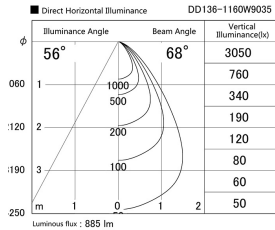

Item no. DD136-1160W9035

Series Name: Cledy versa R-G (DD136)

| | |
|------------------|---|
| Installation | Recessed mount |
| Type | High-efficiency adjustable downlight |
| Fixture wattage | 10.5W |
| Beam angle | 68 deg |
| Color Temp. | 3500K |
| CRI | Ra>90 |
| Luminous | 886 lm |
| Body | Die-cast aluminum alloy |
| Body finish | N/A |
| Trim finish | White |
| Reflector finish | N/A |
| IP Rate | IP20 |
| Light source | COB module |
| Input Voltage | AC220~240V |
| Dimming Type | Non-Dimmable |
| Certificate | CE, CCC |
| Cut Hole | 100mm |