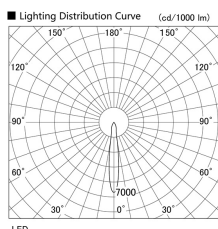

Item no. DD136-0815W9035

Series Name: Cledy versa R-G (DD136)

Installation	Recessed mount
Type	High-efficiency adjustable downlight
Fixture wattage	7.5W
Beam angle	17 deg
Color Temp.	3500K
CRI	Ra>90
Luminous	647 lm
Body	Die-cast aluminum alloy
Body finish	N/A
Trim finish	White
Reflector finish	N/A
IP Rate	IP20
Light source	COB module
Input Voltage	AC220~240V
Dimming Type	Non-Dimmable
Certificate	CE, CCC
Cut Hole	100mm