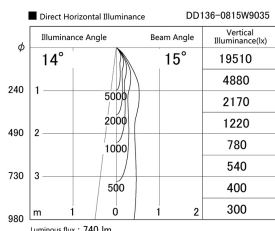

Item no. DD136-0815W9035

Series Name: Cledy versa R-G (DD136)

Installation	Recessed mount
Type	High-efficiency adjustable downlight
Fixture wattage	7.5W
Beam angle	17 deg
Color Temp.	3500K
CRI	Ra>90
Luminous	647 lm
Body	Die-cast aluminum alloy
Body finish	N/A
Trim finish	White
Reflector finish	N/A
IP Rate	IP20
Light source	COB module
Input Voltage	AC220~240V
Dimming Type	Non-Dimmable
Certificate	CE, CCC
Cut Hole	100mm