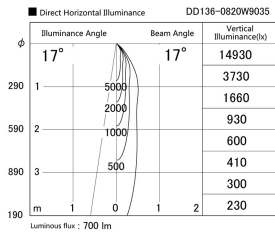

Item no. DD136-0820W9035

Series Name: Cledy versa R-G (DD136)

Installation	Recessed mount
Type	High-efficiency adjustable downlight
Fixture wattage	7.5W
Beam angle	19 deg
Color Temp.	3500K
CRI	Ra>90
Luminous	641 lm
Body	Die-cast aluminum alloy
Body finish	N/A
Trim finish	White
Reflector finish	N/A
IP Rate	IP20
Light source	COB module
Input Voltage	AC220~240V
Dimming Type	Non-Dimmable
Certificate	CE, CCC
Cut Hole	100mm