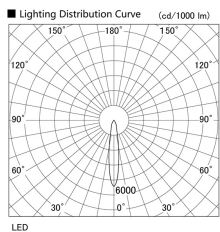

Item no. DD136-0820W9035

Series Name: Cledy versa R-G (DD136)

Installation	Recessed mount
Type	High-efficiency adjustable downlight
Fixture wattage	7.5W
Beam angle	19 deg
Color Temp.	3500K
CRI	Ra>90
Luminous	641 lm
Body	Die-cast aluminum alloy
Body finish	N/A
Trim finish	White
Reflector finish	N/A
IP Rate	IP20
Light source	COB module
Input Voltage	AC220~240V
Dimming Type	Non-Dimmable
Certificate	CE, CCC
Cut Hole	100mm