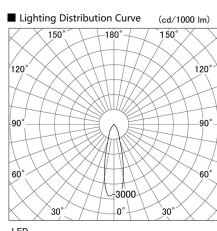

Item no. DD136-0830W9035

Series Name: Cledy versa R-G (DD136)

Installation	Recessed mount
Type	High-efficiency adjustable downlight
Fixture wattage	7.5W
Beam angle	26 deg
Color Temp.	3500K
CRI	Ra>90
Luminous	636 lm
Body	Die-cast aluminum alloy
Body finish	N/A
Trim finish	White
Reflector finish	N/A
IP Rate	IP20
Light source	COB module
Input Voltage	AC220~240V
Dimming Type	Non-Dimmable
Certificate	CE, CCC
Cut Hole	100mm