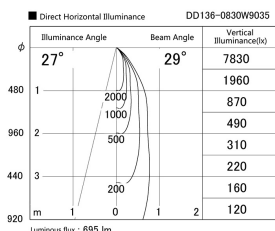

Item no. DD136-0830W9035

Series Name: Cledy versa R-G (DD136)

Installation	Recessed mount
Type	High-efficiency adjustable downlight
Fixture wattage	7.5W
Beam angle	26 deg
Color Temp.	3500K
CRI	Ra>90
Luminous	636 lm
Body	Die-cast aluminum alloy
Body finish	N/A
Trim finish	White
Reflector finish	N/A
IP Rate	IP20
Light source	COB module
Input Voltage	AC220~240V
Dimming Type	Non-Dimmable
Certificate	CE, CCC
Cut Hole	100mm