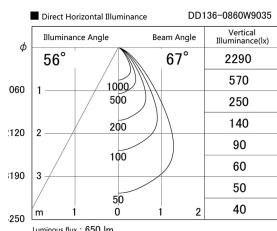

Item no. DD136-0860W9035

Series Name: Cledy versa R-G (DD136)

Installation	Recessed mount
Type	High-efficiency adjustable downlight
Fixture wattage	7.5W
Beam angle	63 deg
Color Temp.	3500K
CRI	Ra>90
Luminous	565 lm
Body	Die-cast aluminum alloy
Body finish	N/A
Trim finish	White
Reflector finish	N/A
IP Rate	IP20
Light source	COB module
Input Voltage	AC220~240V
Dimming Type	Non-Dimmable
Certificate	CE, CCC
Cut Hole	100mm