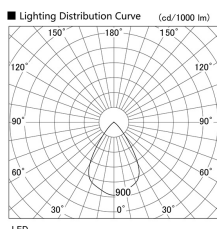

Item no. DD136-0860W9035

Series Name: Cledy versa R-G (DD136)

Installation	Recessed mount
Type	High-efficiency adjustable downlight
Fixture wattage	7.5W
Beam angle	63 deg
Color Temp.	3500K
CRI	Ra>90
Luminous	565 lm
Body	Die-cast aluminum alloy
Body finish	N/A
Trim finish	White
Reflector finish	N/A
IP Rate	IP20
Light source	COB module
Input Voltage	AC220~240V
Dimming Type	Non-Dimmable
Certificate	CE, CCC
Cut Hole	100mm