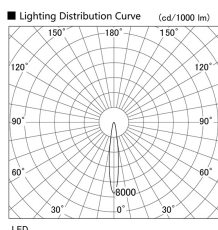

Item no. DD136-3515W9040

Series Name: Cledy versa R-G (DD136)

Installation	Recessed mount
Type	High-efficiency adjustable downlight
Fixture wattage	36W
Beam angle	15 deg
Color Temp.	4000K
CRI	Ra>90
Luminous	3784 lm
Body	Die-cast aluminum alloy
Body finish	N/A
Trim finish	White
Reflector finish	N/A
IP Rate	IP20
Light source	COB module
Input Voltage	AC220~240V
Dimming Type	Non-Dimmable
Certificate	CE, CCC
Cut Hole	150mm