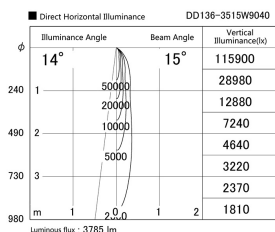

Item no. DD136-3515W9040

Series Name: Cledy versa R-G (DD136)

Installation	Recessed mount
Type	High-efficiency adjustable downlight
Fixture wattage	36W
Beam angle	15 deg
Color Temp.	4000K
CRI	Ra>90
Luminous	3784 lm
Body	Die-cast aluminum alloy
Body finish	N/A
Trim finish	White
Reflector finish	N/A
IP Rate	IP20
Light source	COB module
Input Voltage	AC220~240V
Dimming Type	Non-Dimmable
Certificate	CE, CCC
Cut Hole	150mm