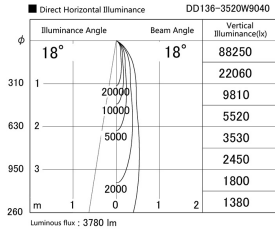

Item no. DD136-3520W9040

Series Name: Cledy versa R-G (DD136)

Installation	Recessed mount
Type	High-efficiency adjustable downlight
Fixture wattage	36W
Beam angle	18 deg
Color Temp.	4000K
CRI	Ra>90
Luminous	3779 lm
Body	Die-cast aluminum alloy
Body finish	N/A
Trim finish	White
Reflector finish	N/A
IP Rate	IP20
Light source	COB module
Input Voltage	AC220~240V
Dimming Type	Non-Dimmable
Certificate	CE, CCC
Cut Hole	150mm