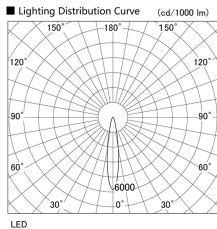

Item no. DD136-3520W9040

Series Name: Cledy versa R-G (DD136)

Installation	Recessed mount
Type	High-efficiency adjustable downlight
Fixture wattage	36W
Beam angle	18 deg
Color Temp.	4000K
CRI	Ra>90
Luminous	3779 lm
Body	Die-cast aluminum alloy
Body finish	N/A
Trim finish	White
Reflector finish	N/A
IP Rate	IP20
Light source	COB module
Input Voltage	AC220~240V
Dimming Type	Non-Dimmable
Certificate	CE, CCC
Cut Hole	150mm