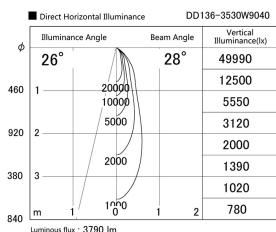

Item no. DD136-3530W9040

Series Name: Cledy versa R-G (DD136)

Installation	Recessed mount
Type	High-efficiency adjustable downlight
Fixture wattage	36W
Beam angle	28 deg
Color Temp.	4000K
CRI	Ra>90
Luminous	3790 lm
Body	Die-cast aluminum alloy
Body finish	N/A
Trim finish	White
Reflector finish	N/A
IP Rate	IP20
Light source	COB module
Input Voltage	AC220~240V
Dimming Type	Non-Dimmable
Certificate	CE, CCC
Cut Hole	150mm