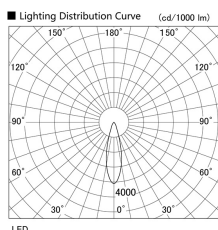

Item no. DD136-3530W9040

Series Name: Cledy versa R-G (DD136)

Installation	Recessed mount
Type	High-efficiency adjustable downlight
Fixture wattage	36W
Beam angle	28 deg
Color Temp.	4000K
CRI	Ra>90
Luminous	3790 lm
Body	Die-cast aluminum alloy
Body finish	N/A
Trim finish	White
Reflector finish	N/A
IP Rate	IP20
Light source	COB module
Input Voltage	AC220~240V
Dimming Type	Non-Dimmable
Certificate	CE, CCC
Cut Hole	150mm