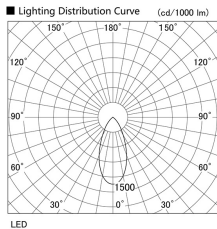

Item no. DD136-3540W9040

Series Name: Cledy versa R-G (DD136)

Installation	Recessed mount
Type	High-efficiency adjustable downlight
Fixture wattage	36W
Beam angle	46 deg
Color Temp.	4000K
CRI	Ra>90
Luminous	3559 lm
Body	Die-cast aluminum alloy
Body finish	N/A
Trim finish	White
Reflector finish	N/A
IP Rate	IP20
Light source	COB module
Input Voltage	AC220~240V
Dimming Type	Non-Dimmable
Certificate	CE, CCC
Cut Hole	150mm