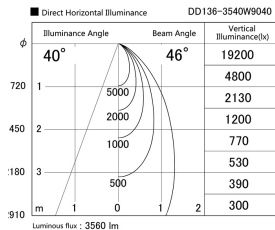

Item no. DD136-3540W9040

Series Name: Cledy versa R-G (DD136)

Installation	Recessed mount
Type	High-efficiency adjustable downlight
Fixture wattage	36W
Beam angle	46 deg
Color Temp.	4000K
CRI	Ra>90
Luminous	3559 lm
Body	Die-cast aluminum alloy
Body finish	N/A
Trim finish	White
Reflector finish	N/A
IP Rate	IP20
Light source	COB module
Input Voltage	AC220~240V
Dimming Type	Non-Dimmable
Certificate	CE, CCC
Cut Hole	150mm