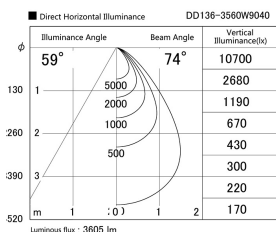

Item no. DD136-3560W9040

Series Name: Cledy versa R-G (DD136)

Installation	Recessed mount
Type	High-efficiency adjustable downlight
Fixture wattage	36W
Beam angle	74 deg
Color Temp.	4000K
CRI	Ra>90
Luminous	3606 lm
Body	Die-cast aluminum alloy
Body finish	N/A
Trim finish	White
Reflector finish	N/A
IP Rate	IP20
Light source	COB module
Input Voltage	AC220~240V
Dimming Type	Non-Dimmable
Certificate	CE, CCC
Cut Hole	150mm