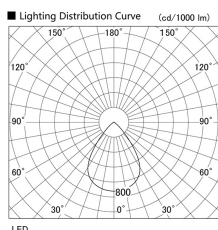

Item no. DD136-3560W9040

Series Name: Cledy versa R-G (DD136)

Installation	Recessed mount
Type	High-efficiency adjustable downlight
Fixture wattage	36W
Beam angle	74 deg
Color Temp.	4000K
CRI	Ra>90
Luminous	3606 lm
Body	Die-cast aluminum alloy
Body finish	N/A
Trim finish	White
Reflector finish	N/A
IP Rate	IP20
Light source	COB module
Input Voltage	AC220~240V
Dimming Type	Non-Dimmable
Certificate	CE, CCC
Cut Hole	150mm