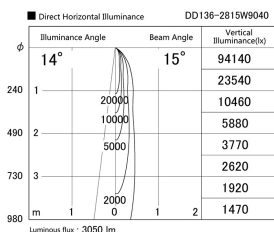

Item no. DD136-2815W9040

Series Name: Cledy versa R-G (DD136)

Installation	Recessed mount
Type	High-efficiency adjustable downlight
Fixture wattage	28W
Beam angle	15 deg
Color Temp.	4000K
CRI	Ra>90
Luminous	3049 lm
Body	Die-cast aluminum alloy
Body finish	N/A
Trim finish	White
Reflector finish	N/A
IP Rate	IP20
Light source	COB module
Input Voltage	AC220~240V
Dimming Type	Non-Dimmable
Certificate	CE, CCC
Cut Hole	150mm