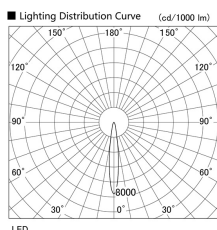

Item no. DD136-2815W9040

Series Name: Cledy versa R-G (DD136)

Installation	Recessed mount
Type	High-efficiency adjustable downlight
Fixture wattage	28W
Beam angle	15 deg
Color Temp.	4000K
CRI	Ra>90
Luminous	3049 lm
Body	Die-cast aluminum alloy
Body finish	N/A
Trim finish	White
Reflector finish	N/A
IP Rate	IP20
Light source	COB module
Input Voltage	AC220~240V
Dimming Type	Non-Dimmable
Certificate	CE, CCC
Cut Hole	150mm