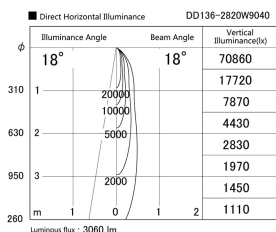

Item no. DD136-2820W9040

Series Name: Cledy versa R-G (DD136)

Installation	Recessed mount
Type	High-efficiency adjustable downlight
Fixture wattage	28W
Beam angle	18 deg
Color Temp.	4000K
CRI	Ra>90
Luminous	3061 lm
Body	Die-cast aluminum alloy
Body finish	N/A
Trim finish	White
Reflector finish	N/A
IP Rate	IP20
Light source	COB module
Input Voltage	AC220~240V
Dimming Type	Non-Dimmable
Certificate	CE, CCC
Cut Hole	150mm