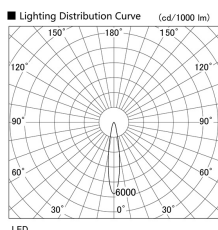

Item no. DD136-2820W9040

Series Name: Cledy versa R-G (DD136)

Installation	Recessed mount
Type	High-efficiency adjustable downlight
Fixture wattage	28W
Beam angle	18 deg
Color Temp.	4000K
CRI	Ra>90
Luminous	3061 lm
Body	Die-cast aluminum alloy
Body finish	N/A
Trim finish	White
Reflector finish	N/A
IP Rate	IP20
Light source	COB module
Input Voltage	AC220~240V
Dimming Type	Non-Dimmable
Certificate	CE, CCC
Cut Hole	150mm