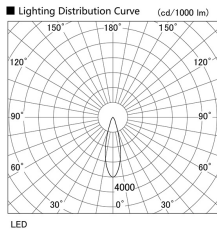

Item no. DD136-2830W9040

Series Name: Cledy versa R-G (DD136)

Installation	Recessed mount
Type	High-efficiency adjustable downlight
Fixture wattage	28W
Beam angle	28 deg
Color Temp.	4000K
CRI	Ra>90
Luminous	3088 lm
Body	Die-cast aluminum alloy
Body finish	N/A
Trim finish	White
Reflector finish	N/A
IP Rate	IP20
Light source	COB module
Input Voltage	AC220~240V
Dimming Type	Non-Dimmable
Certificate	CE, CCC
Cut Hole	150mm