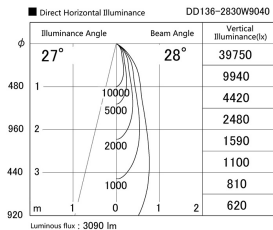

Item no. DD136-2830W9040

Series Name: Cledy versa R-G (DD136)

Installation	Recessed mount
Type	High-efficiency adjustable downlight
Fixture wattage	28W
Beam angle	28 deg
Color Temp.	4000K
CRI	Ra>90
Luminous	3088 lm
Body	Die-cast aluminum alloy
Body finish	N/A
Trim finish	White
Reflector finish	N/A
IP Rate	IP20
Light source	COB module
Input Voltage	AC220~240V
Dimming Type	Non-Dimmable
Certificate	CE, CCC
Cut Hole	150mm