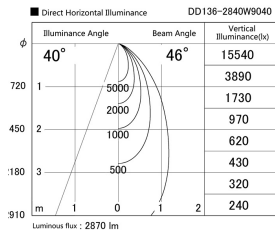

Item no. DD136-2840W9040

Series Name: Cledy versa R-G (DD136)

Installation	Recessed mount
Type	High-efficiency adjustable downlight
Fixture wattage	28W
Beam angle	46 deg
Color Temp.	4000K
CRI	Ra>90
Luminous	2871 lm
Body	Die-cast aluminum alloy
Body finish	N/A
Trim finish	White
Reflector finish	N/A
IP Rate	IP20
Light source	COB module
Input Voltage	AC220~240V
Dimming Type	Non-Dimmable
Certificate	CE, CCC
Cut Hole	150mm