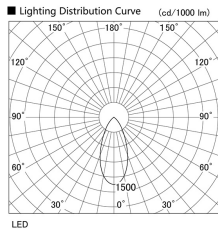

Item no. DD136-2840W9040

Series Name: Cledy versa R-G (DD136)

Installation	Recessed mount
Type	High-efficiency adjustable downlight
Fixture wattage	28W
Beam angle	46 deg
Color Temp.	4000K
CRI	Ra>90
Luminous	2871 lm
Body	Die-cast aluminum alloy
Body finish	N/A
Trim finish	White
Reflector finish	N/A
IP Rate	IP20
Light source	COB module
Input Voltage	AC220~240V
Dimming Type	Non-Dimmable
Certificate	CE, CCC
Cut Hole	150mm