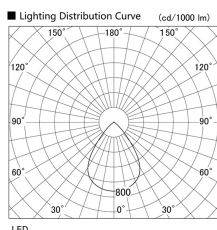

Item no. DD136-2860W9040

Series Name: Cledy versa R-G (DD136)

Installation	Recessed mount
Type	High-efficiency adjustable downlight
Fixture wattage	28W
Beam angle	74 deg
Color Temp.	4000K
CRI	Ra>90
Luminous	2915 lm
Body	Die-cast aluminum alloy
Body finish	N/A
Trim finish	White
Reflector finish	N/A
IP Rate	IP20
Light source	COB module
Input Voltage	AC220~240V
Dimming Type	Non-Dimmable
Certificate	CE, CCC
Cut Hole	150mm