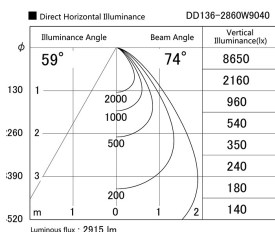

Item no. DD136-2860W9040

Series Name: Cledy versa R-G (DD136)

Installation	Recessed mount
Type	High-efficiency adjustable downlight
Fixture wattage	28W
Beam angle	74 deg
Color Temp.	4000K
CRI	Ra>90
Luminous	2915 lm
Body	Die-cast aluminum alloy
Body finish	N/A
Trim finish	White
Reflector finish	N/A
IP Rate	IP20
Light source	COB module
Input Voltage	AC220~240V
Dimming Type	Non-Dimmable
Certificate	CE, CCC
Cut Hole	150mm