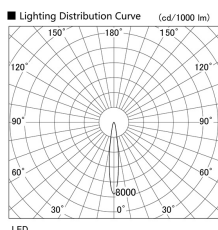

Item no. DD136-2615W9040

Series Name: Cledy versa R-G (DD136)

Installation	Recessed mount
Type	High-efficiency adjustable downlight
Fixture wattage	23W
Beam angle	15 deg
Color Temp.	4000K
CRI	Ra>90
Luminous	2665 lm
Body	Die-cast aluminum alloy
Body finish	N/A
Trim finish	White
Reflector finish	N/A
IP Rate	IP20
Light source	COB module
Input Voltage	AC220~240V
Dimming Type	Non-Dimmable
Certificate	CE, CCC
Cut Hole	150mm