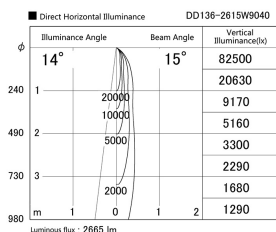

Item no. DD136-2615W9040

Series Name: Cledy versa R-G (DD136)

Installation	Recessed mount
Type	High-efficiency adjustable downlight
Fixture wattage	23W
Beam angle	15 deg
Color Temp.	4000K
CRI	Ra>90
Luminous	2665 lm
Body	Die-cast aluminum alloy
Body finish	N/A
Trim finish	White
Reflector finish	N/A
IP Rate	IP20
Light source	COB module
Input Voltage	AC220~240V
Dimming Type	Non-Dimmable
Certificate	CE, CCC
Cut Hole	150mm