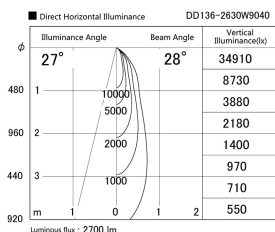

Item no. DD136-2630W9040

Series Name: Cledy versa R-G (DD136)

Installation	Recessed mount
Type	High-efficiency adjustable downlight
Fixture wattage	23W
Beam angle	28 deg
Color Temp.	4000K
CRI	Ra>90
Luminous	2701 lm
Body	Die-cast aluminum alloy
Body finish	N/A
Trim finish	White
Reflector finish	N/A
IP Rate	IP20
Light source	COB module
Input Voltage	AC220~240V
Dimming Type	Non-Dimmable
Certificate	CE, CCC
Cut Hole	150mm