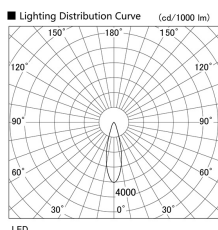

Item no. DD136-2630W9040

Series Name: Cledy versa R-G (DD136)

Installation	Recessed mount
Type	High-efficiency adjustable downlight
Fixture wattage	23W
Beam angle	28 deg
Color Temp.	4000K
CRI	Ra>90
Luminous	2701 lm
Body	Die-cast aluminum alloy
Body finish	N/A
Trim finish	White
Reflector finish	N/A
IP Rate	IP20
Light source	COB module
Input Voltage	AC220~240V
Dimming Type	Non-Dimmable
Certificate	CE, CCC
Cut Hole	150mm