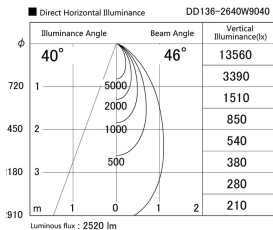

Item no. DD136-2640W9040

Series Name: Cledy versa R-G (DD136)

Installation	Recessed mount
Type	High-efficiency adjustable downlight
Fixture wattage	23W
Beam angle	43 deg
Color Temp.	4000K
CRI	Ra>90
Luminous	2519 lm
Body	Die-cast aluminum alloy
Body finish	N/A
Trim finish	White
Reflector finish	N/A
IP Rate	IP20
Light source	COB module
Input Voltage	AC220~240V
Dimming Type	Non-Dimmable
Certificate	CE, CCC
Cut Hole	150mm