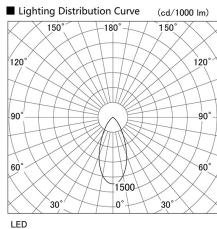

Item no. DD136-2640W9040

Series Name: Cledy versa R-G (DD136)

Installation	Recessed mount
Type	High-efficiency adjustable downlight
Fixture wattage	23W
Beam angle	43 deg
Color Temp.	4000K
CRI	Ra>90
Luminous	2519 lm
Body	Die-cast aluminum alloy
Body finish	N/A
Trim finish	White
Reflector finish	N/A
IP Rate	IP20
Light source	COB module
Input Voltage	AC220~240V
Dimming Type	Non-Dimmable
Certificate	CE, CCC
Cut Hole	150mm