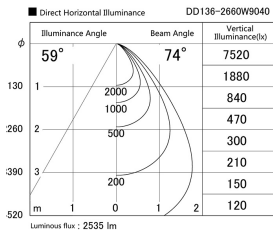

Item no. DD136-2660W9040

Series Name: Cledy versa R-G (DD136)

Installation	Recessed mount
Type	High-efficiency adjustable downlight
Fixture wattage	23W
Beam angle	74 deg
Color Temp.	4000K
CRI	Ra>90
Luminous	2535 lm
Body	Die-cast aluminum alloy
Body finish	N/A
Trim finish	White
Reflector finish	N/A
IP Rate	IP20
Light source	COB module
Input Voltage	AC220~240V
Dimming Type	Non-Dimmable
Certificate	CE, CCC
Cut Hole	150mm