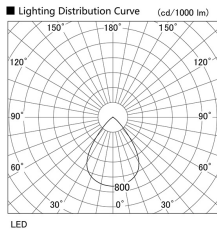

Item no. DD136-2660W9040

Series Name: Cledy versa R-G (DD136)

Installation	Recessed mount
Type	High-efficiency adjustable downlight
Fixture wattage	23W
Beam angle	74 deg
Color Temp.	4000K
CRI	Ra>90
Luminous	2535 lm
Body	Die-cast aluminum alloy
Body finish	N/A
Trim finish	White
Reflector finish	N/A
IP Rate	IP20
Light source	COB module
Input Voltage	AC220~240V
Dimming Type	Non-Dimmable
Certificate	CE, CCC
Cut Hole	150mm