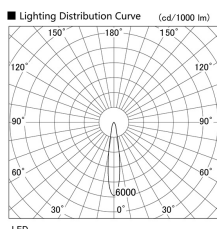

Item no. DD136-2515W9040

Series Name: Cledy versa R-G (DD136)

Installation	Recessed mount
Type	High-efficiency adjustable downlight
Fixture wattage	23W
Beam angle	15 deg
Color Temp.	4000K
CRI	Ra>90
Luminous	2665 lm
Body	Die-cast aluminum alloy
Body finish	N/A
Trim finish	White
Reflector finish	N/A
IP Rate	IP20
Light source	COB module
Input Voltage	AC220~240V
Dimming Type	Non-Dimmable
Certificate	CE, CCC
Cut Hole	125mm