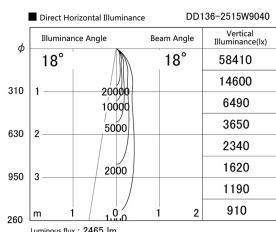

Item no. DD136-2515W9040

Series Name: Cledy versa R-G (DD136)

Installation	Recessed mount
Type	High-efficiency adjustable downlight
Fixture wattage	23W
Beam angle	15 deg
Color Temp.	4000K
CRI	Ra>90
Luminous	2665 lm
Body	Die-cast aluminum alloy
Body finish	N/A
Trim finish	White
Reflector finish	N/A
IP Rate	IP20
Light source	COB module
Input Voltage	AC220~240V
Dimming Type	Non-Dimmable
Certificate	CE, CCC
Cut Hole	125mm