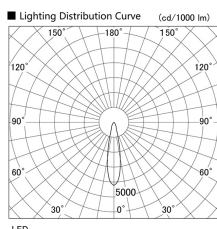

Item no. DD136-2520W9040

Series Name: Cledy versa R-G (DD136)

| | |
|------------------|---|
| Installation | Recessed mount |
| Type | High-efficiency adjustable downlight |
| Fixture wattage | 23W |
| Beam angle | 18 deg |
| Color Temp. | 4000K |
| CRI | Ra>90 |
| Luminous | 2694 lm |
| Body | Die-cast aluminum alloy |
| Body finish | N/A |
| Trim finish | White |
| Reflector finish | N/A |
| IP Rate | IP20 |
| Light source | COB module |
| Input Voltage | AC220~240V |
| Dimming Type | Non-Dimmable |
| Certificate | CE, CCC |
| Cut Hole | 125mm |