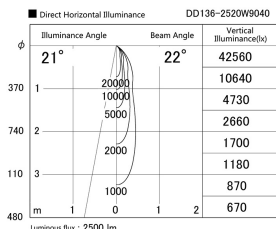

Item no. DD136-2520W9040

Series Name: Cledy versa R-G (DD136)

| | |
|------------------|---|
| Installation | Recessed mount |
| Type | High-efficiency adjustable downlight |
| Fixture wattage | 23W |
| Beam angle | 18 deg |
| Color Temp. | 4000K |
| CRI | Ra>90 |
| Luminous | 2694 lm |
| Body | Die-cast aluminum alloy |
| Body finish | N/A |
| Trim finish | White |
| Reflector finish | N/A |
| IP Rate | IP20 |
| Light source | COB module |
| Input Voltage | AC220~240V |
| Dimming Type | Non-Dimmable |
| Certificate | CE, CCC |
| Cut Hole | 125mm |