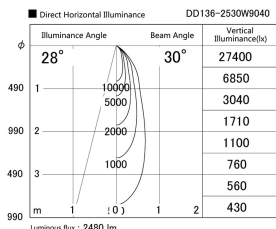

Item no. DD136-2530W9040

Series Name: Cledy versa R-G (DD136)

| | |
|------------------|---|
| Installation | Recessed mount |
| Type | High-efficiency adjustable downlight |
| Fixture wattage | 23W |
| Beam angle | 28 deg |
| Color Temp. | 4000K |
| CRI | Ra>90 |
| Luminous | 2701 lm |
| Body | Die-cast aluminum alloy |
| Body finish | N/A |
| Trim finish | White |
| Reflector finish | N/A |
| IP Rate | IP20 |
| Light source | COB module |
| Input Voltage | AC220~240V |
| Dimming Type | Non-Dimmable |
| Certificate | CE, CCC |
| Cut Hole | 125mm |