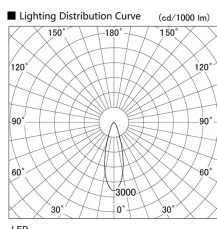

Item no. DD136-2530W9040

Series Name: Cledy versa R-G (DD136)

| | |
|------------------|---|
| Installation | Recessed mount |
| Type | High-efficiency adjustable downlight |
| Fixture wattage | 23W |
| Beam angle | 28 deg |
| Color Temp. | 4000K |
| CRI | Ra>90 |
| Luminous | 2701 lm |
| Body | Die-cast aluminum alloy |
| Body finish | N/A |
| Trim finish | White |
| Reflector finish | N/A |
| IP Rate | IP20 |
| Light source | COB module |
| Input Voltage | AC220~240V |
| Dimming Type | Non-Dimmable |
| Certificate | CE, CCC |
| Cut Hole | 125mm |