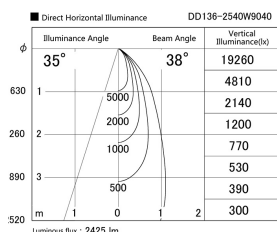

Item no. DD136-2540W9040

Series Name: Cledy versa R-G (DD136)

Installation	Recessed mount
Type	High-efficiency adjustable downlight
Fixture wattage	23W
Beam angle	43 deg
Color Temp.	4000K
CRI	Ra>90
Luminous	2519 lm
Body	Die-cast aluminum alloy
Body finish	N/A
Trim finish	White
Reflector finish	N/A
IP Rate	IP20
Light source	COB module
Input Voltage	AC220~240V
Dimming Type	Non-Dimmable
Certificate	CE, CCC
Cut Hole	125mm