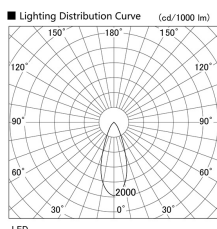

Item no. DD136-2540W9040

Series Name: Cledy versa R-G (DD136)

Installation	Recessed mount
Type	High-efficiency adjustable downlight
Fixture wattage	23W
Beam angle	43 deg
Color Temp.	4000K
CRI	Ra>90
Luminous	2519 lm
Body	Die-cast aluminum alloy
Body finish	N/A
Trim finish	White
Reflector finish	N/A
IP Rate	IP20
Light source	COB module
Input Voltage	AC220~240V
Dimming Type	Non-Dimmable
Certificate	CE, CCC
Cut Hole	125mm