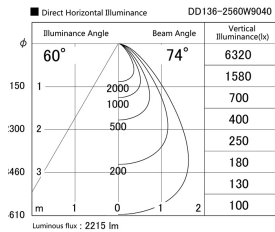

Item no. DD136-2560W9040

Series Name: Cledy versa R-G (DD136)

Installation	Recessed mount
Type	High-efficiency adjustable downlight
Fixture wattage	23W
Beam angle	74 deg
Color Temp.	4000K
CRI	Ra>90
Luminous	2535 lm
Body	Die-cast aluminum alloy
Body finish	N/A
Trim finish	White
Reflector finish	N/A
IP Rate	IP20
Light source	COB module
Input Voltage	AC220~240V
Dimming Type	Non-Dimmable
Certificate	CE, CCC
Cut Hole	125mm