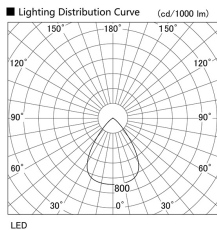

Item no. DD136-2560W9040

Series Name: Cledy versa R-G (DD136)

Installation	Recessed mount
Type	High-efficiency adjustable downlight
Fixture wattage	23W
Beam angle	74 deg
Color Temp.	4000K
CRI	Ra>90
Luminous	2535 lm
Body	Die-cast aluminum alloy
Body finish	N/A
Trim finish	White
Reflector finish	N/A
IP Rate	IP20
Light source	COB module
Input Voltage	AC220~240V
Dimming Type	Non-Dimmable
Certificate	CE, CCC
Cut Hole	125mm