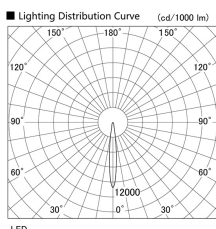

Item no. DD136-2015W9040

Series Name: Cledy versa R-G (DD136)

Installation	Recessed mount
Type	High-efficiency adjustable downlight
Fixture wattage	20W
Beam angle	12 deg
Color Temp.	4000K
CRI	Ra>90
Luminous	2007 lm
Body	Die-cast aluminum alloy
Body finish	N/A
Trim finish	White
Reflector finish	N/A
IP Rate	IP20
Light source	COB module
Input Voltage	AC220~240V
Dimming Type	Non-Dimmable
Certificate	CE, CCC
Cut Hole	125mm