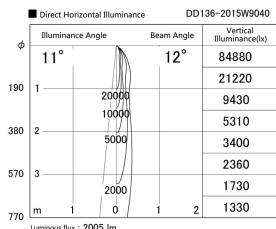

Item no. DD136-2015W9040

Series Name: Cledy versa R-G (DD136)

Installation	Recessed mount
Type	High-efficiency adjustable downlight
Fixture wattage	20W
Beam angle	12 deg
Color Temp.	4000K
CRI	Ra>90
Luminous	2007 lm
Body	Die-cast aluminum alloy
Body finish	N/A
Trim finish	White
Reflector finish	N/A
IP Rate	IP20
Light source	COB module
Input Voltage	AC220~240V
Dimming Type	Non-Dimmable
Certificate	CE, CCC
Cut Hole	125mm