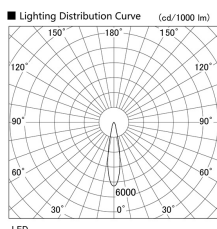

Item no. DD136-2020W9040

Series Name: Cledy versa R-G (DD136)

Installation	Recessed mount
Type	High-efficiency adjustable downlight
Fixture wattage	20W
Beam angle	21 deg
Color Temp.	4000K
CRI	Ra>90
Luminous	2040 lm
Body	Die-cast aluminum alloy
Body finish	N/A
Trim finish	White
Reflector finish	N/A
IP Rate	IP20
Light source	COB module
Input Voltage	AC220~240V
Dimming Type	Non-Dimmable
Certificate	CE, CCC
Cut Hole	125mm