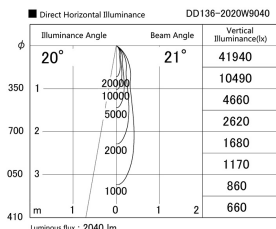

Item no. DD136-2020W9040

Series Name: Cledy versa R-G (DD136)

Installation	Recessed mount
Type	High-efficiency adjustable downlight
Fixture wattage	20W
Beam angle	21 deg
Color Temp.	4000K
CRI	Ra>90
Luminous	2040 lm
Body	Die-cast aluminum alloy
Body finish	N/A
Trim finish	White
Reflector finish	N/A
IP Rate	IP20
Light source	COB module
Input Voltage	AC220~240V
Dimming Type	Non-Dimmable
Certificate	CE, CCC
Cut Hole	125mm