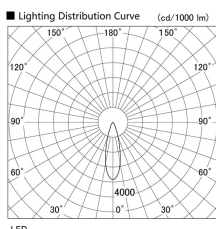

Item no. DD136-2030W9040

Series Name: Cledy versa R-G (DD136)

Installation	Recessed mount
Type	High-efficiency adjustable downlight
Fixture wattage	20W
Beam angle	29 deg
Color Temp.	4000K
CRI	Ra>90
Luminous	2021 lm
Body	Die-cast aluminum alloy
Body finish	N/A
Trim finish	White
Reflector finish	N/A
IP Rate	IP20
Light source	COB module
Input Voltage	AC220~240V
Dimming Type	Non-Dimmable
Certificate	CE, CCC
Cut Hole	125mm