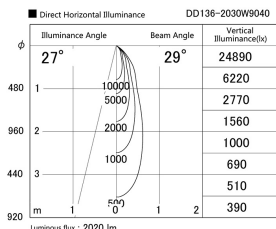

Item no. DD136-2030W9040

Series Name: Cledy versa R-G (DD136)

Installation	Recessed mount
Type	High-efficiency adjustable downlight
Fixture wattage	20W
Beam angle	29 deg
Color Temp.	4000K
CRI	Ra>90
Luminous	2021 lm
Body	Die-cast aluminum alloy
Body finish	N/A
Trim finish	White
Reflector finish	N/A
IP Rate	IP20
Light source	COB module
Input Voltage	AC220~240V
Dimming Type	Non-Dimmable
Certificate	CE, CCC
Cut Hole	125mm