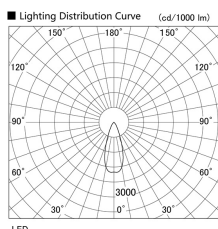

Item no. DD136-2040W9040

Series Name: Cledy versa R-G (DD136)

Installation	Recessed mount
Type	High-efficiency adjustable downlight
Fixture wattage	20W
Beam angle	38 deg
Color Temp.	4000K
CRI	Ra>90
Luminous	1965 lm
Body	Die-cast aluminum alloy
Body finish	N/A
Trim finish	White
Reflector finish	N/A
IP Rate	IP20
Light source	COB module
Input Voltage	AC220~240V
Dimming Type	Non-Dimmable
Certificate	CE, CCC
Cut Hole	125mm