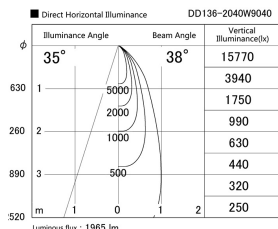

Item no. DD136-2040W9040

Series Name: Cledy versa R-G (DD136)

Installation	Recessed mount
Type	High-efficiency adjustable downlight
Fixture wattage	20W
Beam angle	38 deg
Color Temp.	4000K
CRI	Ra>90
Luminous	1965 lm
Body	Die-cast aluminum alloy
Body finish	N/A
Trim finish	White
Reflector finish	N/A
IP Rate	IP20
Light source	COB module
Input Voltage	AC220~240V
Dimming Type	Non-Dimmable
Certificate	CE, CCC
Cut Hole	125mm