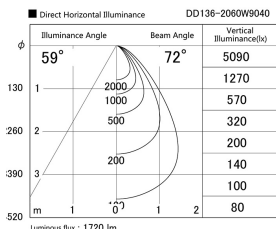

Item no. DD136-2060W9040

Series Name: Cledy versa R-G (DD136)

Installation	Recessed mount
Type	High-efficiency adjustable downlight
Fixture wattage	20W
Beam angle	72 deg
Color Temp.	4000K
CRI	Ra>90
Luminous	1721 lm
Body	Die-cast aluminum alloy
Body finish	N/A
Trim finish	White
Reflector finish	N/A
IP Rate	IP20
Light source	COB module
Input Voltage	AC220~240V
Dimming Type	Non-Dimmable
Certificate	CE, CCC
Cut Hole	125mm