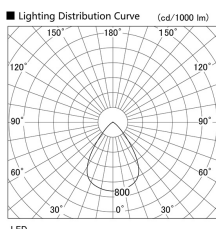

Item no. DD136-2060W9040

Series Name: Cledy versa R-G (DD136)

Installation	Recessed mount
Type	High-efficiency adjustable downlight
Fixture wattage	20W
Beam angle	72 deg
Color Temp.	4000K
CRI	Ra>90
Luminous	1721 lm
Body	Die-cast aluminum alloy
Body finish	N/A
Trim finish	White
Reflector finish	N/A
IP Rate	IP20
Light source	COB module
Input Voltage	AC220~240V
Dimming Type	Non-Dimmable
Certificate	CE, CCC
Cut Hole	125mm