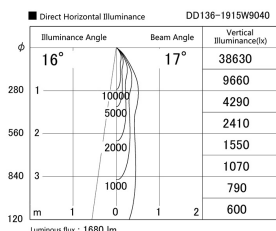

Item no. DD136-1915W9040

Series Name: Cledy versa R-G (DD136)

Installation	Recessed mount
Type	High-efficiency adjustable downlight
Fixture wattage	18.6W
Beam angle	17 deg
Color Temp.	4000K
CRI	Ra>90
Luminous	1678 lm
Body	Die-cast aluminum alloy
Body finish	N/A
Trim finish	White
Reflector finish	N/A
IP Rate	IP20
Light source	COB module
Input Voltage	AC220~240V
Dimming Type	Non-Dimmable
Certificate	CE, CCC
Cut Hole	125mm