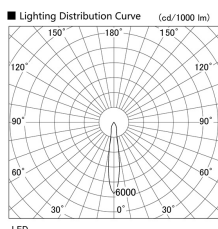

Item no. DD136-1915W9040

Series Name: Cledy versa R-G (DD136)

Installation	Recessed mount
Type	High-efficiency adjustable downlight
Fixture wattage	18.6W
Beam angle	17 deg
Color Temp.	4000K
CRI	Ra>90
Luminous	1678 lm
Body	Die-cast aluminum alloy
Body finish	N/A
Trim finish	White
Reflector finish	N/A
IP Rate	IP20
Light source	COB module
Input Voltage	AC220~240V
Dimming Type	Non-Dimmable
Certificate	CE, CCC
Cut Hole	125mm