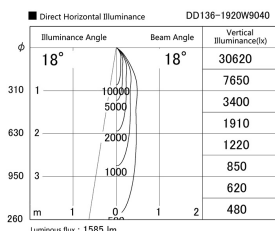

Item no. DD136-1920W9040

Series Name: Cledy versa R-G (DD136)

Installation	Recessed mount
Type	High-efficiency adjustable downlight
Fixture wattage	18.6W
Beam angle	18 deg
Color Temp.	4000K
CRI	Ra>90
Luminous	1586 lm
Body	Die-cast aluminum alloy
Body finish	N/A
Trim finish	White
Reflector finish	N/A
IP Rate	IP20
Light source	COB module
Input Voltage	AC220~240V
Dimming Type	Non-Dimmable
Certificate	CE, CCC
Cut Hole	125mm