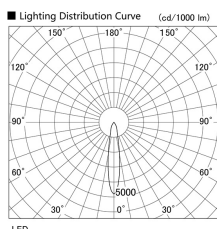

Item no. DD136-1920W9040

Series Name: Cledy versa R-G (DD136)

Installation	Recessed mount
Type	High-efficiency adjustable downlight
Fixture wattage	18.6W
Beam angle	18 deg
Color Temp.	4000K
CRI	Ra>90
Luminous	1586 lm
Body	Die-cast aluminum alloy
Body finish	N/A
Trim finish	White
Reflector finish	N/A
IP Rate	IP20
Light source	COB module
Input Voltage	AC220~240V
Dimming Type	Non-Dimmable
Certificate	CE, CCC
Cut Hole	125mm