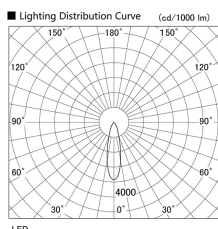

Item no. DD136-1930W9040

Series Name: Cledy versa R-G (DD136)

Installation	Recessed mount
Type	High-efficiency adjustable downlight
Fixture wattage	18.6W
Beam angle	27 deg
Color Temp.	4000K
CRI	Ra>90
Luminous	1563 lm
Body	Die-cast aluminum alloy
Body finish	N/A
Trim finish	White
Reflector finish	N/A
IP Rate	IP20
Light source	COB module
Input Voltage	AC220~240V
Dimming Type	Non-Dimmable
Certificate	CE, CCC
Cut Hole	125mm