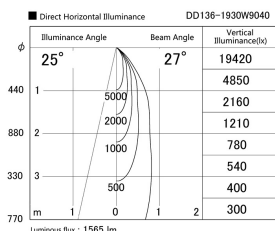

Item no. DD136-1930W9040

Series Name: Cledy versa R-G (DD136)

Installation	Recessed mount
Type	High-efficiency adjustable downlight
Fixture wattage	18.6W
Beam angle	27 deg
Color Temp.	4000K
CRI	Ra>90
Luminous	1563 lm
Body	Die-cast aluminum alloy
Body finish	N/A
Trim finish	White
Reflector finish	N/A
IP Rate	IP20
Light source	COB module
Input Voltage	AC220~240V
Dimming Type	Non-Dimmable
Certificate	CE, CCC
Cut Hole	125mm