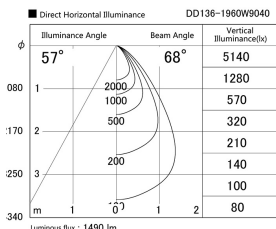

Item no. DD136-1960W9040

Series Name: Cledy versa R-G (DD136)

Installation	Recessed mount
Type	High-efficiency adjustable downlight
Fixture wattage	18.6W
Beam angle	68 deg
Color Temp.	4000K
CRI	Ra>90
Luminous	1492 lm
Body	Die-cast aluminum alloy
Body finish	N/A
Trim finish	White
Reflector finish	N/A
IP Rate	IP20
Light source	COB module
Input Voltage	AC220~240V
Dimming Type	Non-Dimmable
Certificate	CE, CCC
Cut Hole	125mm