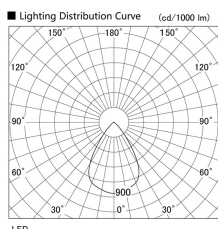

Item no. DD136-1960W9040

Series Name: Cledy versa R-G (DD136)

Installation	Recessed mount
Type	High-efficiency adjustable downlight
Fixture wattage	18.6W
Beam angle	68 deg
Color Temp.	4000K
CRI	Ra>90
Luminous	1492 lm
Body	Die-cast aluminum alloy
Body finish	N/A
Trim finish	White
Reflector finish	N/A
IP Rate	IP20
Light source	COB module
Input Voltage	AC220~240V
Dimming Type	Non-Dimmable
Certificate	CE, CCC
Cut Hole	125mm