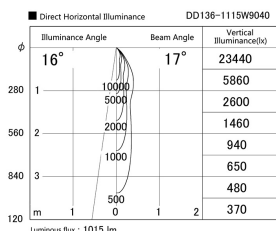

Item no. DD136-1115W9040

Series Name: Cledy versa R-G (DD136)

Installation	Recessed mount
Type	High-efficiency adjustable downlight
Fixture wattage	10.5W
Beam angle	17 deg
Color Temp.	4000K
CRI	Ra>90
Luminous	1017 lm
Body	Die-cast aluminum alloy
Body finish	N/A
Trim finish	White
Reflector finish	N/A
IP Rate	IP20
Light source	COB module
Input Voltage	AC220~240V
Dimming Type	Non-Dimmable
Certificate	CE, CCC
Cut Hole	100mm