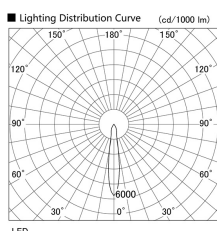

Item no. DD136-1115W9040

Series Name: Cledy versa R-G (DD136)

Installation	Recessed mount
Type	High-efficiency adjustable downlight
Fixture wattage	10.5W
Beam angle	17 deg
Color Temp.	4000K
CRI	Ra>90
Luminous	1017 lm
Body	Die-cast aluminum alloy
Body finish	N/A
Trim finish	White
Reflector finish	N/A
IP Rate	IP20
Light source	COB module
Input Voltage	AC220~240V
Dimming Type	Non-Dimmable
Certificate	CE, CCC
Cut Hole	100mm