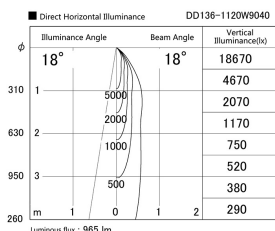

Item no. DD136-1120W9040

Series Name: Cledy versa R-G (DD136)

Installation	Recessed mount
Type	High-efficiency adjustable downlight
Fixture wattage	10.5W
Beam angle	18 deg
Color Temp.	4000K
CRI	Ra>90
Luminous	967 lm
Body	Die-cast aluminum alloy
Body finish	N/A
Trim finish	White
Reflector finish	N/A
IP Rate	IP20
Light source	COB module
Input Voltage	AC220~240V
Dimming Type	Non-Dimmable
Certificate	CE, CCC
Cut Hole	100mm