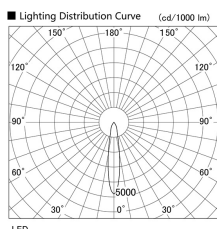

Item no. DD136-1120W9040

Series Name: Cledy versa R-G (DD136)

Installation	Recessed mount
Type	High-efficiency adjustable downlight
Fixture wattage	10.5W
Beam angle	18 deg
Color Temp.	4000K
CRI	Ra>90
Luminous	967 lm
Body	Die-cast aluminum alloy
Body finish	N/A
Trim finish	White
Reflector finish	N/A
IP Rate	IP20
Light source	COB module
Input Voltage	AC220~240V
Dimming Type	Non-Dimmable
Certificate	CE, CCC
Cut Hole	100mm