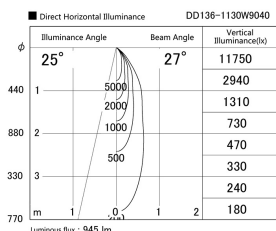

Item no. DD136-1130W9040

Series Name: Cledy versa R-G (DD136)

Installation	Recessed mount
Type	High-efficiency adjustable downlight
Fixture wattage	10.5W
Beam angle	27 deg
Color Temp.	4000K
CRI	Ra>90
Luminous	946 lm
Body	Die-cast aluminum alloy
Body finish	N/A
Trim finish	White
Reflector finish	N/A
IP Rate	IP20
Light source	COB module
Input Voltage	AC220~240V
Dimming Type	Non-Dimmable
Certificate	CE, CCC
Cut Hole	100mm