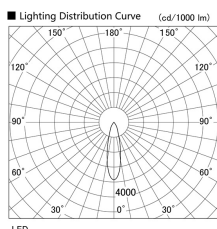

Item no. DD136-1130W9040

Series Name: Cledy versa R-G (DD136)

Installation	Recessed mount
Type	High-efficiency adjustable downlight
Fixture wattage	10.5W
Beam angle	27 deg
Color Temp.	4000K
CRI	Ra>90
Luminous	946 lm
Body	Die-cast aluminum alloy
Body finish	N/A
Trim finish	White
Reflector finish	N/A
IP Rate	IP20
Light source	COB module
Input Voltage	AC220~240V
Dimming Type	Non-Dimmable
Certificate	CE, CCC
Cut Hole	100mm