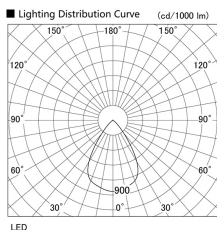

Item no. DD136-1160W9040

Series Name: Cledy versa R-G (DD136)

Installation	Recessed mount
Type	High-efficiency adjustable downlight
Fixture wattage	10.5W
Beam angle	68 deg
Color Temp.	4000K
CRI	Ra>90
Luminous	899 lm
Body	Die-cast aluminum alloy
Body finish	N/A
Trim finish	White
Reflector finish	N/A
IP Rate	IP20
Light source	COB module
Input Voltage	AC220~240V
Dimming Type	Non-Dimmable
Certificate	CE, CCC
Cut Hole	100mm