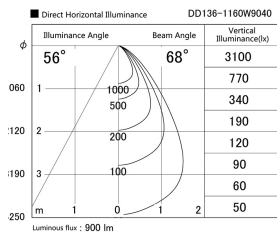

Item no. DD136-1160W9040

Series Name: Cledy versa R-G (DD136)

Installation	Recessed mount
Type	High-efficiency adjustable downlight
Fixture wattage	10.5W
Beam angle	68 deg
Color Temp.	4000K
CRI	Ra>90
Luminous	899 lm
Body	Die-cast aluminum alloy
Body finish	N/A
Trim finish	White
Reflector finish	N/A
IP Rate	IP20
Light source	COB module
Input Voltage	AC220~240V
Dimming Type	Non-Dimmable
Certificate	CE, CCC
Cut Hole	100mm