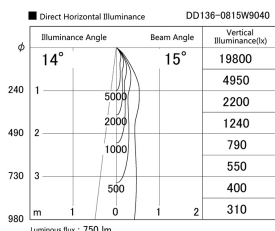

Item no. DD136-0815W9040

Series Name: Cledy versa R-G (DD136)

Installation	Recessed mount
Type	High-efficiency adjustable downlight
Fixture wattage	7.5W
Beam angle	17 deg
Color Temp.	4000K
CRI	Ra>90
Luminous	684 lm
Body	Die-cast aluminum alloy
Body finish	N/A
Trim finish	White
Reflector finish	N/A
IP Rate	IP20
Light source	COB module
Input Voltage	AC220~240V
Dimming Type	Non-Dimmable
Certificate	CE, CCC
Cut Hole	100mm