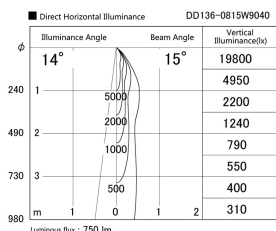

Item no. DD136-0815W9040

Series Name: Cledy versa R-G (DD136)

Installation	Recessed mount
Type	High-efficiency adjustable downlight
Fixture wattage	7.5W
Beam angle	17 deg
Color Temp.	4000K
CRI	Ra>90
Luminous	684 lm
Body	Die-cast aluminum alloy
Body finish	N/A
Trim finish	White
Reflector finish	N/A
IP Rate	IP20
Light source	COB module
Input Voltage	AC220~240V
Dimming Type	Non-Dimmable
Certificate	CE, CCC
Cut Hole	100mm