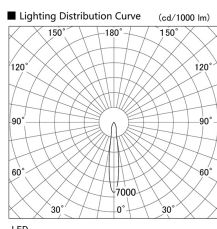

Item no. DD136-0815W9040

Series Name: Cledy versa R-G (DD136)

Installation	Recessed mount
Type	High-efficiency adjustable downlight
Fixture wattage	7.5W
Beam angle	17 deg
Color Temp.	4000K
CRI	Ra>90
Luminous	684 lm
Body	Die-cast aluminum alloy
Body finish	N/A
Trim finish	White
Reflector finish	N/A
IP Rate	IP20
Light source	COB module
Input Voltage	AC220~240V
Dimming Type	Non-Dimmable
Certificate	CE, CCC
Cut Hole	100mm