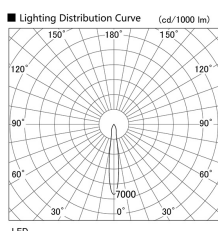

Item no. DD136-0815W9040

Series Name: Cledy versa R-G (DD136)

Installation	Recessed mount
Type	High-efficiency adjustable downlight
Fixture wattage	7.5W
Beam angle	17 deg
Color Temp.	4000K
CRI	Ra>90
Luminous	684 lm
Body	Die-cast aluminum alloy
Body finish	N/A
Trim finish	White
Reflector finish	N/A
IP Rate	IP20
Light source	COB module
Input Voltage	AC220~240V
Dimming Type	Non-Dimmable
Certificate	CE, CCC
Cut Hole	100mm