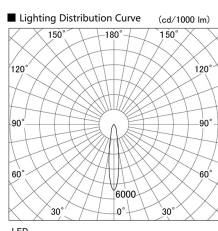

Item no. DD136-0820W9040

Series Name: Cledy versa R-G (DD136)

Installation	Recessed mount
Type	High-efficiency adjustable downlight
Fixture wattage	7.5W
Beam angle	19 deg
Color Temp.	4000K
CRI	Ra>90
Luminous	650 lm
Body	Die-cast aluminum alloy
Body finish	N/A
Trim finish	White
Reflector finish	N/A
IP Rate	IP20
Light source	COB module
Input Voltage	AC220~240V
Dimming Type	Non-Dimmable
Certificate	CE, CCC
Cut Hole	100mm