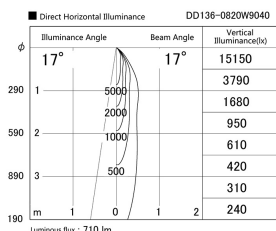

Item no. DD136-0820W9040

Series Name: Cledy versa R-G (DD136)

Installation	Recessed mount
Type	High-efficiency adjustable downlight
Fixture wattage	7.5W
Beam angle	19 deg
Color Temp.	4000K
CRI	Ra>90
Luminous	650 lm
Body	Die-cast aluminum alloy
Body finish	N/A
Trim finish	White
Reflector finish	N/A
IP Rate	IP20
Light source	COB module
Input Voltage	AC220~240V
Dimming Type	Non-Dimmable
Certificate	CE, CCC
Cut Hole	100mm