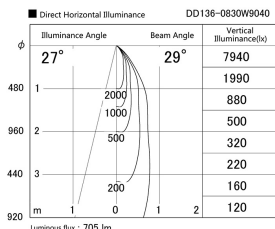

Item no. DD136-0830W9040

Series Name: Cledy versa R-G (DD136)

Installation	Recessed mount
Type	High-efficiency adjustable downlight
Fixture wattage	7.5W
Beam angle	26 deg
Color Temp.	4000K
CRI	Ra>90
Luminous	645 lm
Body	Die-cast aluminum alloy
Body finish	N/A
Trim finish	White
Reflector finish	N/A
IP Rate	IP20
Light source	COB module
Input Voltage	AC220~240V
Dimming Type	Non-Dimmable
Certificate	CE, CCC
Cut Hole	100mm