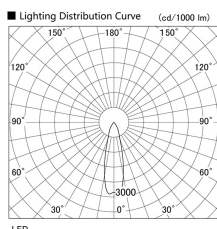

Item no. DD136-0830W9040

Series Name: Cledy versa R-G (DD136)

Installation	Recessed mount
Type	High-efficiency adjustable downlight
Fixture wattage	7.5W
Beam angle	26 deg
Color Temp.	4000K
CRI	Ra>90
Luminous	645 lm
Body	Die-cast aluminum alloy
Body finish	N/A
Trim finish	White
Reflector finish	N/A
IP Rate	IP20
Light source	COB module
Input Voltage	AC220~240V
Dimming Type	Non-Dimmable
Certificate	CE, CCC
Cut Hole	100mm