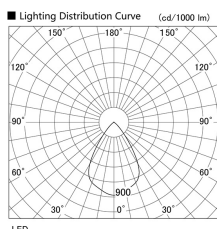

Item no. DD136-0860W9040

Series Name: Cledy versa R-G (DD136)

|                  |   |
|------------------|---|
| Installation     | Recessed mount                          |
| Type             | High-efficiency adjustable<br>downlight |
| Fixture wattage  | 7.5W                                    |
| Beam angle       | 63 deg                                  |
| Color Temp.      | 4000K                                   |
| CRI              | Ra>90                                   |
| Luminous         | 573 lm                                  |
| Body             | Die-cast aluminum alloy                 |
| Body finish      | N/A                                     |
| Trim finish      | White                                   |
| Reflector finish | N/A                                     |
| IP Rate          | IP20                                    |
| Light source     | COB module                              |
| Input Voltage    | AC220~240V                              |
| Dimming Type     | Non-Dimmable                            |
| Certificate      | CE, CCC                                 |
| Cut Hole         | 100mm                                   |