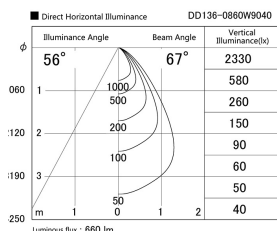

Item no. DD136-0860W9040

Series Name: Cledy versa R-G (DD136)

|                  |   |
|------------------|---|
| Installation     | Recessed mount                          |
| Type             | High-efficiency adjustable<br>downlight |
| Fixture wattage  | 7.5W                                    |
| Beam angle       | 63 deg                                  |
| Color Temp.      | 4000K                                   |
| CRI              | Ra>90                                   |
| Luminous         | 573 lm                                  |
| Body             | Die-cast aluminum alloy                 |
| Body finish      | N/A                                     |
| Trim finish      | White                                   |
| Reflector finish | N/A                                     |
| IP Rate          | IP20                                    |
| Light source     | COB module                              |
| Input Voltage    | AC220~240V                              |
| Dimming Type     | Non-Dimmable                            |
| Certificate      | CE, CCC                                 |
| Cut Hole         | 100mm                                   |