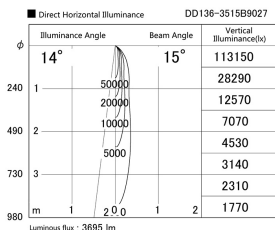

Item no. DD136-3515B9027

Series Name: Cledy versa R-G (DD136)

Installation	Recessed mount
Type	High-efficiency adjustable downlight
Fixture wattage	36W
Beam angle	15 deg
Color Temp.	2700K
CRI	Ra>90
Luminous	3694 lm
Body	Die-cast aluminum alloy
Body finish	N/A
Trim finish	Black
Reflector finish	N/A
IP Rate	IP20
Light source	COB module
Input Voltage	AC220~240V
Dimming Type	Non-Dimmable
Certificate	CE, CCC
Cut Hole	150mm