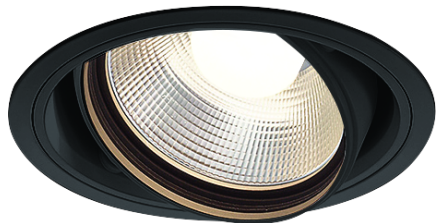

Item no. DD136-3515B9027

Series Name: Cledy versa R-G (DD136)

Installation	Recessed mount
Type	High-efficiency adjustable downlight
Fixture wattage	36W
Beam angle	15 deg
Color Temp.	2700K
CRI	Ra>90
Luminous	3694 lm
Body	Die-cast aluminum alloy
Body finish	N/A
Trim finish	Black
Reflector finish	N/A
IP Rate	IP20
Light source	COB module
Input Voltage	AC220~240V
Dimming Type	Non-Dimmable
Certificate	CE, CCC
Cut Hole	150mm