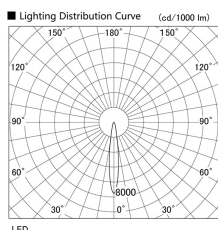

Item no. DD136-3515B9027

Series Name: Cledy versa R-G (DD136)

Installation	Recessed mount
Type	High-efficiency adjustable downlight
Fixture wattage	36W
Beam angle	15 deg
Color Temp.	2700K
CRI	Ra>90
Luminous	3694 lm
Body	Die-cast aluminum alloy
Body finish	N/A
Trim finish	Black
Reflector finish	N/A
IP Rate	IP20
Light source	COB module
Input Voltage	AC220~240V
Dimming Type	Non-Dimmable
Certificate	CE, CCC
Cut Hole	150mm