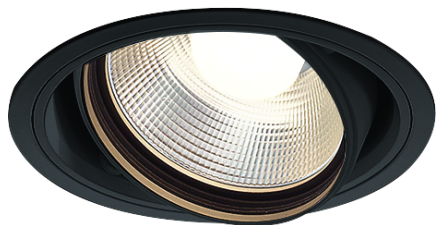

Item no. DD136-3520B9027

Series Name: Cledy versa R-G (DD136)

Installation	Recessed mount
Type	High-efficiency adjustable downlight
Fixture wattage	36W
Beam angle	18 deg
Color Temp.	2700K
CRI	Ra>90
Luminous	3689 lm
Body	Die-cast aluminum alloy
Body finish	N/A
Trim finish	Black
Reflector finish	N/A
IP Rate	IP20
Light source	COB module
Input Voltage	AC220~240V
Dimming Type	Non-Dimmable
Certificate	CE, CCC
Cut Hole	150mm