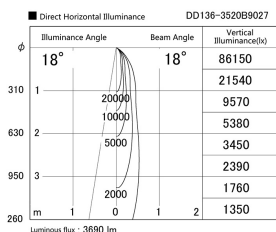

Item no. DD136-3520B9027

Series Name: Cledy versa R-G (DD136)

Installation	Recessed mount
Type	High-efficiency adjustable downlight
Fixture wattage	36W
Beam angle	18 deg
Color Temp.	2700K
CRI	Ra>90
Luminous	3689 lm
Body	Die-cast aluminum alloy
Body finish	N/A
Trim finish	Black
Reflector finish	N/A
IP Rate	IP20
Light source	COB module
Input Voltage	AC220~240V
Dimming Type	Non-Dimmable
Certificate	CE, CCC
Cut Hole	150mm