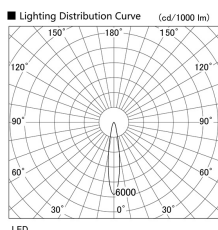

Item no. DD136-3520B9027

Series Name: Cledy versa R-G (DD136)

Installation	Recessed mount
Type	High-efficiency adjustable downlight
Fixture wattage	36W
Beam angle	18 deg
Color Temp.	2700K
CRI	Ra>90
Luminous	3689 lm
Body	Die-cast aluminum alloy
Body finish	N/A
Trim finish	Black
Reflector finish	N/A
IP Rate	IP20
Light source	COB module
Input Voltage	AC220~240V
Dimming Type	Non-Dimmable
Certificate	CE, CCC
Cut Hole	150mm