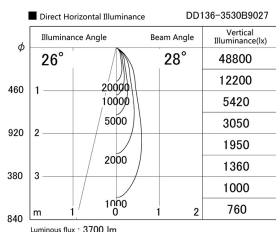

Item no. DD136-3530B9027

Series Name: Cledy versa R-G (DD136)

Installation	Recessed mount
Type	High-efficiency adjustable downlight
Fixture wattage	36W
Beam angle	28 deg
Color Temp.	2700K
CRI	Ra>90
Luminous	3700 lm
Body	Die-cast aluminum alloy
Body finish	N/A
Trim finish	Black
Reflector finish	N/A
IP Rate	IP20
Light source	COB module
Input Voltage	AC220~240V
Dimming Type	Non-Dimmable
Certificate	CE, CCC
Cut Hole	150mm