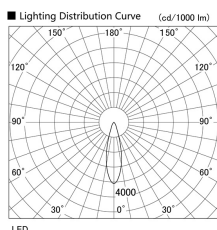

Item no. DD136-3530B9027

Series Name: Cledy versa R-G (DD136)

Installation	Recessed mount
Type	High-efficiency adjustable downlight
Fixture wattage	36W
Beam angle	28 deg
Color Temp.	2700K
CRI	Ra>90
Luminous	3700 lm
Body	Die-cast aluminum alloy
Body finish	N/A
Trim finish	Black
Reflector finish	N/A
IP Rate	IP20
Light source	COB module
Input Voltage	AC220~240V
Dimming Type	Non-Dimmable
Certificate	CE, CCC
Cut Hole	150mm