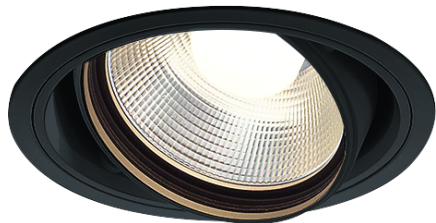

Item no. DD136-3530B9027

Series Name: Cledy versa R-G (DD136)

Installation	Recessed mount
Type	High-efficiency adjustable downlight
Fixture wattage	36W
Beam angle	28 deg
Color Temp.	2700K
CRI	Ra>90
Luminous	3700 lm
Body	Die-cast aluminum alloy
Body finish	N/A
Trim finish	Black
Reflector finish	N/A
IP Rate	IP20
Light source	COB module
Input Voltage	AC220~240V
Dimming Type	Non-Dimmable
Certificate	CE, CCC
Cut Hole	150mm