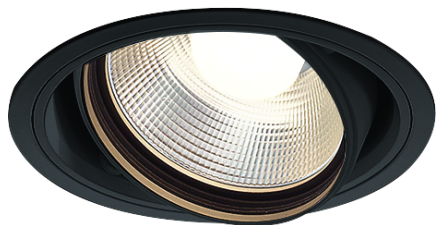

Item no. DD136-3540B9027

Series Name: Cledy versa R-G (DD136)

Installation	Recessed mount
Type	High-efficiency adjustable downlight
Fixture wattage	36W
Beam angle	46 deg
Color Temp.	2700K
CRI	Ra>90
Luminous	3474 lm
Body	Die-cast aluminum alloy
Body finish	N/A
Trim finish	Black
Reflector finish	N/A
IP Rate	IP20
Light source	COB module
Input Voltage	AC220~240V
Dimming Type	Non-Dimmable
Certificate	CE, CCC
Cut Hole	150mm