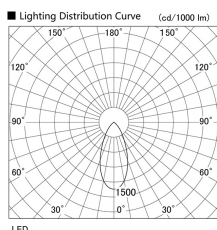

Item no. DD136-3540B9027

Series Name: Cledy versa R-G (DD136)

Installation	Recessed mount
Type	High-efficiency adjustable downlight
Fixture wattage	36W
Beam angle	46 deg
Color Temp.	2700K
CRI	Ra>90
Luminous	3474 lm
Body	Die-cast aluminum alloy
Body finish	N/A
Trim finish	Black
Reflector finish	N/A
IP Rate	IP20
Light source	COB module
Input Voltage	AC220~240V
Dimming Type	Non-Dimmable
Certificate	CE, CCC
Cut Hole	150mm