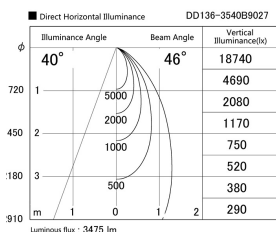

Item no. DD136-3540B9027

Series Name: Cledy versa R-G (DD136)

Installation	Recessed mount
Type	High-efficiency adjustable downlight
Fixture wattage	36W
Beam angle	46 deg
Color Temp.	2700K
CRI	Ra>90
Luminous	3474 lm
Body	Die-cast aluminum alloy
Body finish	N/A
Trim finish	Black
Reflector finish	N/A
IP Rate	IP20
Light source	COB module
Input Voltage	AC220~240V
Dimming Type	Non-Dimmable
Certificate	CE, CCC
Cut Hole	150mm