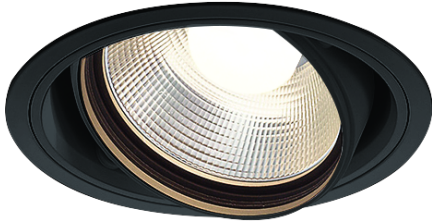

Item no. DD136-3560B9027

Series Name: Cledy versa R-G (DD136)

Installation	Recessed mount
Type	High-efficiency adjustable downlight
Fixture wattage	36W
Beam angle	74 deg
Color Temp.	2700K
CRI	Ra>90
Luminous	3521 lm
Body	Die-cast aluminum alloy
Body finish	N/A
Trim finish	Black
Reflector finish	N/A
IP Rate	IP20
Light source	COB module
Input Voltage	AC220~240V
Dimming Type	Non-Dimmable
Certificate	CE, CCC
Cut Hole	150mm