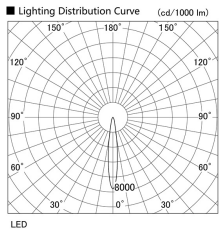

Item no. DD136-2815B9027

Series Name: Cledy versa R-G (DD136)

Installation	Recessed mount
Type	High-efficiency adjustable downlight
Fixture wattage	28W
Beam angle	15 deg
Color Temp.	2700K
CRI	Ra>90
Luminous	2976 lm
Body	Die-cast aluminum alloy
Body finish	N/A
Trim finish	Black
Reflector finish	N/A
IP Rate	IP20
Light source	COB module
Input Voltage	AC220~240V
Dimming Type	Non-Dimmable
Certificate	CE, CCC
Cut Hole	150mm