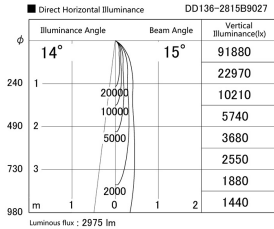

Item no. DD136-2815B9027

Series Name: Cledy versa R-G (DD136)

Installation	Recessed mount
Type	High-efficiency adjustable downlight
Fixture wattage	28W
Beam angle	15 deg
Color Temp.	2700K
CRI	Ra>90
Luminous	2976 lm
Body	Die-cast aluminum alloy
Body finish	N/A
Trim finish	Black
Reflector finish	N/A
IP Rate	IP20
Light source	COB module
Input Voltage	AC220~240V
Dimming Type	Non-Dimmable
Certificate	CE, CCC
Cut Hole	150mm