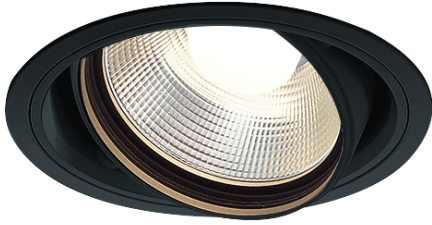

Item no. DD136-2815B9027

Series Name: Cledy versa R-G (DD136)

Installation	Recessed mount
Type	High-efficiency adjustable downlight
Fixture wattage	28W
Beam angle	15 deg
Color Temp.	2700K
CRI	Ra>90
Luminous	2976 lm
Body	Die-cast aluminum alloy
Body finish	N/A
Trim finish	Black
Reflector finish	N/A
IP Rate	IP20
Light source	COB module
Input Voltage	AC220~240V
Dimming Type	Non-Dimmable
Certificate	CE, CCC
Cut Hole	150mm