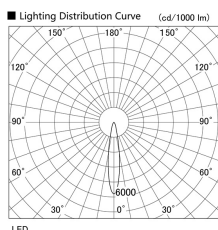

Item no. DD136-2820B9027

Series Name: Cledy versa R-G (DD136)

Installation	Recessed mount
Type	High-efficiency adjustable downlight
Fixture wattage	28W
Beam angle	18 deg
Color Temp.	2700K
CRI	Ra>90
Luminous	2988 lm
Body	Die-cast aluminum alloy
Body finish	N/A
Trim finish	Black
Reflector finish	N/A
IP Rate	IP20
Light source	COB module
Input Voltage	AC220~240V
Dimming Type	Non-Dimmable
Certificate	CE, CCC
Cut Hole	150mm