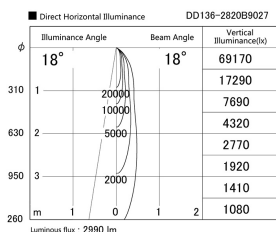

Item no. DD136-2820B9027

Series Name: Cledy versa R-G (DD136)

Installation	Recessed mount
Type	High-efficiency adjustable downlight
Fixture wattage	28W
Beam angle	18 deg
Color Temp.	2700K
CRI	Ra>90
Luminous	2988 lm
Body	Die-cast aluminum alloy
Body finish	N/A
Trim finish	Black
Reflector finish	N/A
IP Rate	IP20
Light source	COB module
Input Voltage	AC220~240V
Dimming Type	Non-Dimmable
Certificate	CE, CCC
Cut Hole	150mm