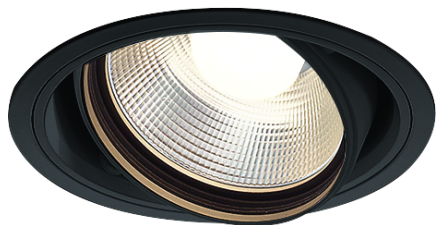

Item no. DD136-2820B9027

Series Name: Cledy versa R-G (DD136)

Installation	Recessed mount
Type	High-efficiency adjustable downlight
Fixture wattage	28W
Beam angle	18 deg
Color Temp.	2700K
CRI	Ra>90
Luminous	2988 lm
Body	Die-cast aluminum alloy
Body finish	N/A
Trim finish	Black
Reflector finish	N/A
IP Rate	IP20
Light source	COB module
Input Voltage	AC220~240V
Dimming Type	Non-Dimmable
Certificate	CE, CCC
Cut Hole	150mm